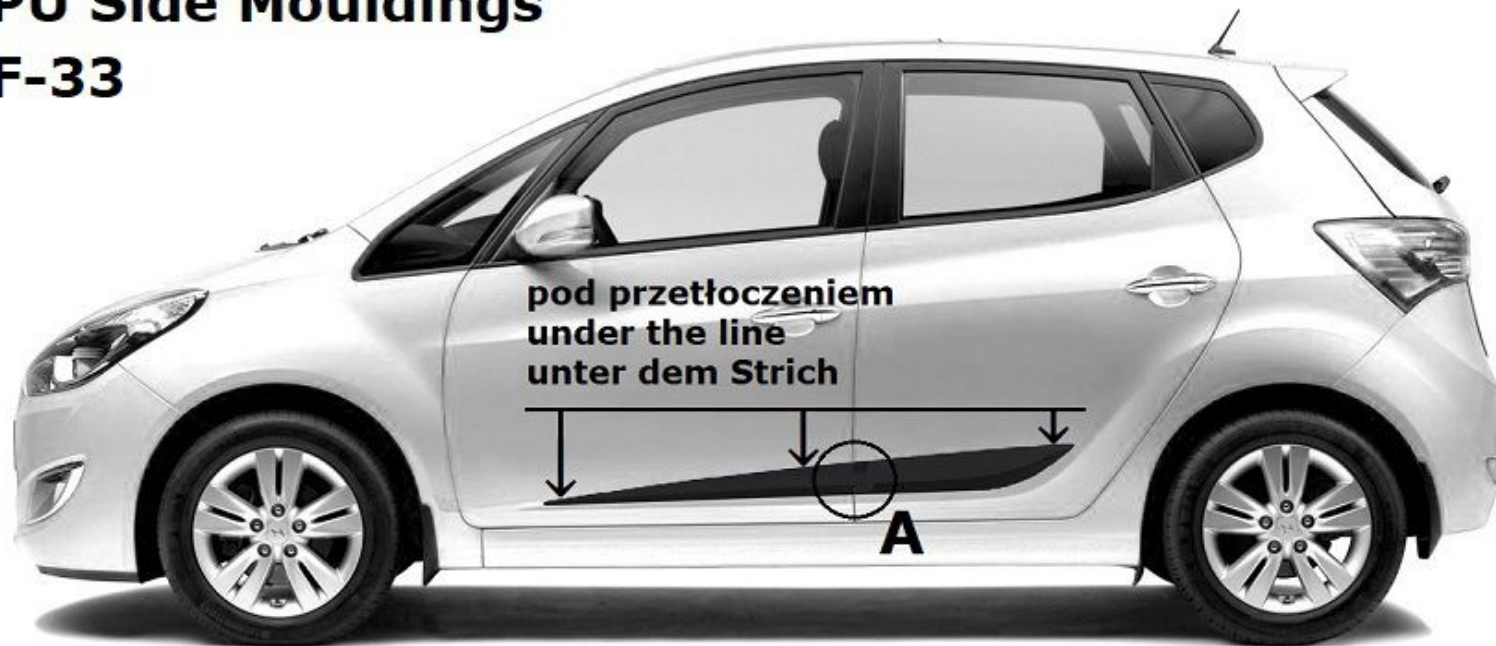

Hyundai ix20 2010-18

PU Side Mouldings

F-33

RH FRONT RH REAR

← FRONT

LH FRONT LH REAR

Degrease/entletten/degraisser/ontvetten
Alcohol/Alkohol/Alcool/Alcohol

1