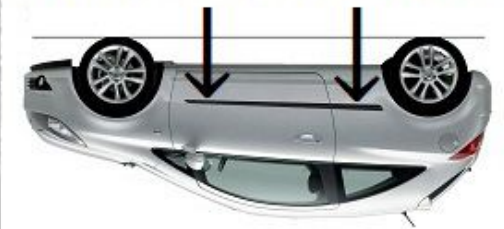

Opel Corsa D 3D 2006-13

PU Side Mouldings

F-18

RH FRONT RH REAR

← FRONT

LH FRONT LH REAR

Degrease/entletten/degraisser/ontvetten
Alcohol/Alkohol/Alcool/Alcohol

1