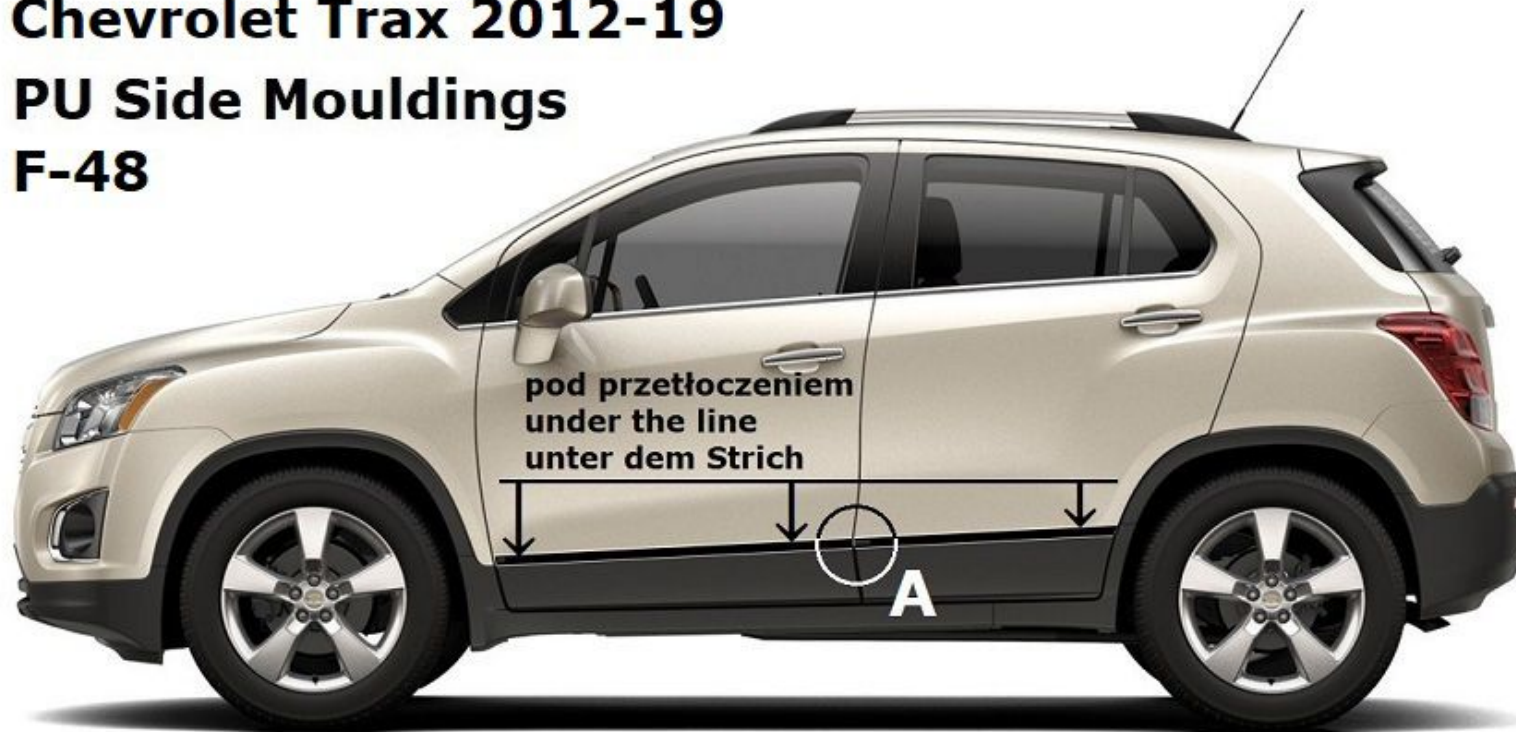

Chevrolet Trax 2012-19

PU Side Mouldings

F-48

RH FRONT RH REAR

← FRONT

LH FRONT LH REAR

Degrease/entletten/degraisser/ontvetten
Alcohol/Alkohol/Alcool/Alcohol

1