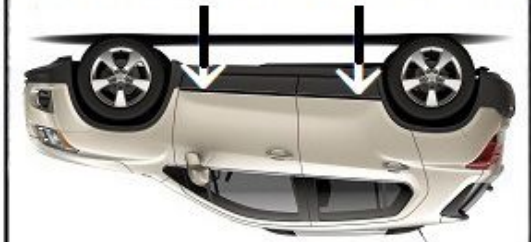

Chevrolet Trax 2012-19

PU Side Mouldings

F-48

RH FRONT RH REAR

← FRONT

LH FRONT LH REAR

Degrease/entletten/degraisser/ontvetten
Alcohol/Alkohol/Alcool/Alcohol

1